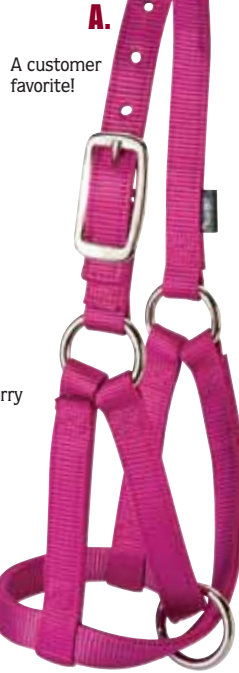

LLAMA AND ALPACA

Llama & Alpaca

-  Black
-  Red
-  Blue
-  Purple
-  Raspberry
-  Brown

A. Llama Halters

With a beautiful selection of popular colors and a criss-cross design for a secure fit, these 3/4" nylon halters are handcrafted for maximum quality and value.

- Nickel plated hardware
- Black, red, blue, purple, raspberry or brown

35-7085 Small (Up to 8 Months)
35-7086 Medium/Large

B. Alpaca Halters

Constructed from 5/8" nylon and featuring a criss-cross design these halters come in a variety of popular colors and offer a secure fit your customers will love.

- Nickel plated hardware
- Black, red, blue, purple, raspberry or brown

35-7087 Small
35-7088 Medium
35-7089 Large

-  Black
-  Red
-  Blue
-  Purple
-  Raspberry
-  Brown

-  Black
-  Red
-  Blue
-  Purple
-  Raspberry
-  Brown

C. Llama/Alpaca Flat Leads

Ruggedly constructed for years of dependable use, these 3/4" nylon leads are the perfect match to our llama and alpaca halters above. Available in the same popular color palette, these leads offer a great, coordinated look.