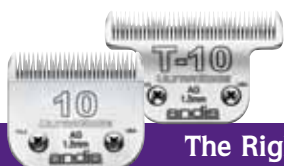

The Right Blades!

See pages 62 & 63 for our full assortment of replacement blades for quality Andis® Clippers.

Order Toll Free **800-932-8371**

THE WINNER'S BRAND®